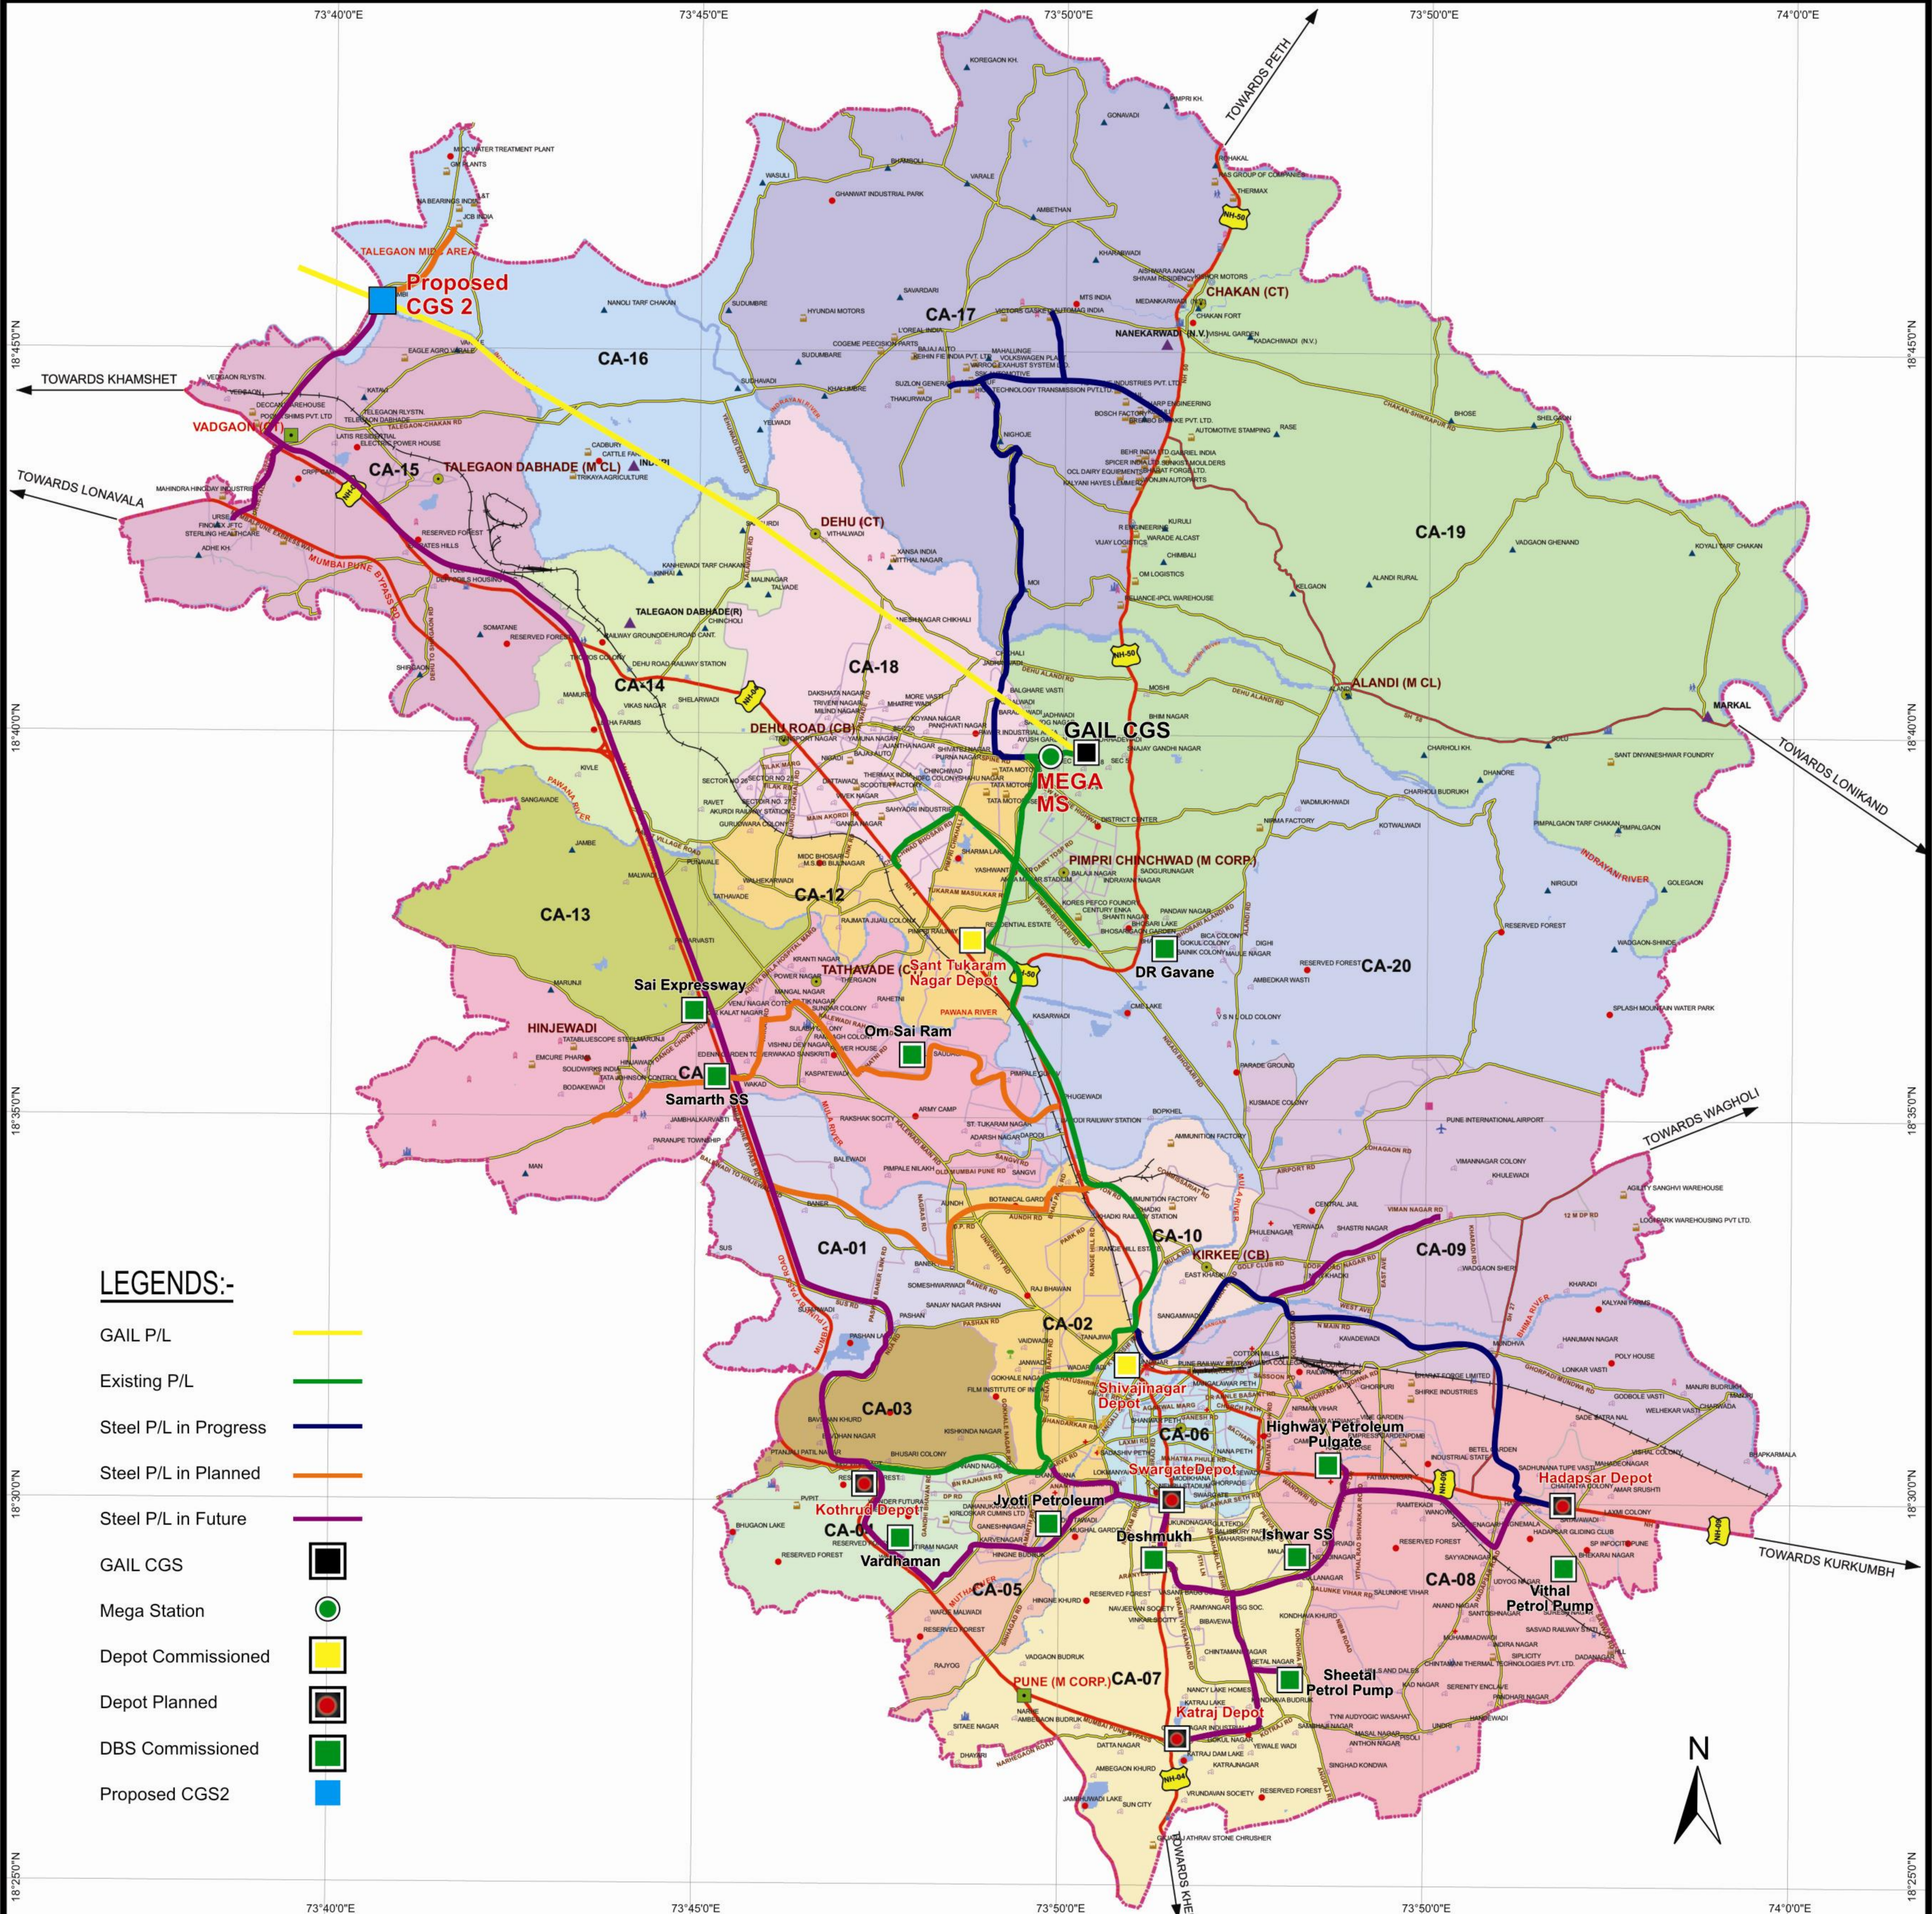

MAHARASHTRA NATURAL GAS LIMITED

CNG AND CITY GAS DISTRIBUTION NETWORK IN
PUNE, PIMPRI-CHINCHWAD, TALEGAON, CHAKAN AND HINJEWADI

LEGENDS:-

- GAIL P/L —
- Existing P/L —
- Steel P/L in Progress —
- Steel P/L in Planned —
- Steel P/L in Future —
- GAIL CGS
- Mega Station
- Depot Commissioned
- Depot Planned
- DBS Commissioned
- Proposed CGS2

NOT TO SCALE